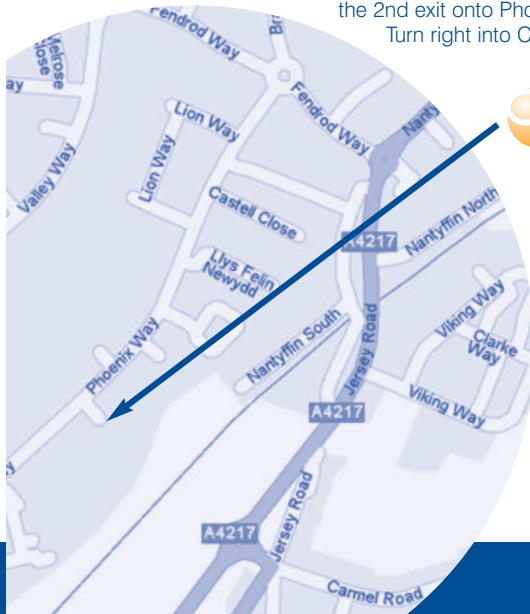

## How to find us - Swansea Office

From South East of Swansea

Travel Westbound along M4. At M4, J44, exit onto A48/Peniel Green Rd towards Swansea (E). Continue to follow A48. After 1.2 miles turn left at A4217/Nantylfin Road. At the roundabout, take the 3rd exit onto Fendrod Way. At the next roundabout, take the 1st exit onto Phoenix Way. Turn left into Charter Court.

From West of Swansea

Travel Eastbound along M4. At M4, J45, take the A4067 exit to Pontardawe/Swansea (N). At the roundabout, exit onto A4067/Neath Road heading to Swansea. Take the A48 ramp to Morryston/ Treforys/Llansamlet. At the roundabout, take the 1st exit onto A48/Clase Road. At the roundabout, take the 3rd exit onto Valley Way. At the roundabout, take the 1st exit onto Fendrod Way. At the roundabout, take the 3rd exit onto Phoenix Way. Turn left into Charter Court.

From Swansea City Centre

Head North on A4217/Pentreguinea Road. At the roundabout, take the 3rd exit and stay on A4217. At traffic lights turn left into Retail Park and at the roundabout, take the 3rd exit signposted Retail Park Deliveries. At the next roundabout, take the 2nd exit onto Siemens Way. At the next roundabout, take the 2nd exit onto Phoenix Way. Turn right into Charter Court.